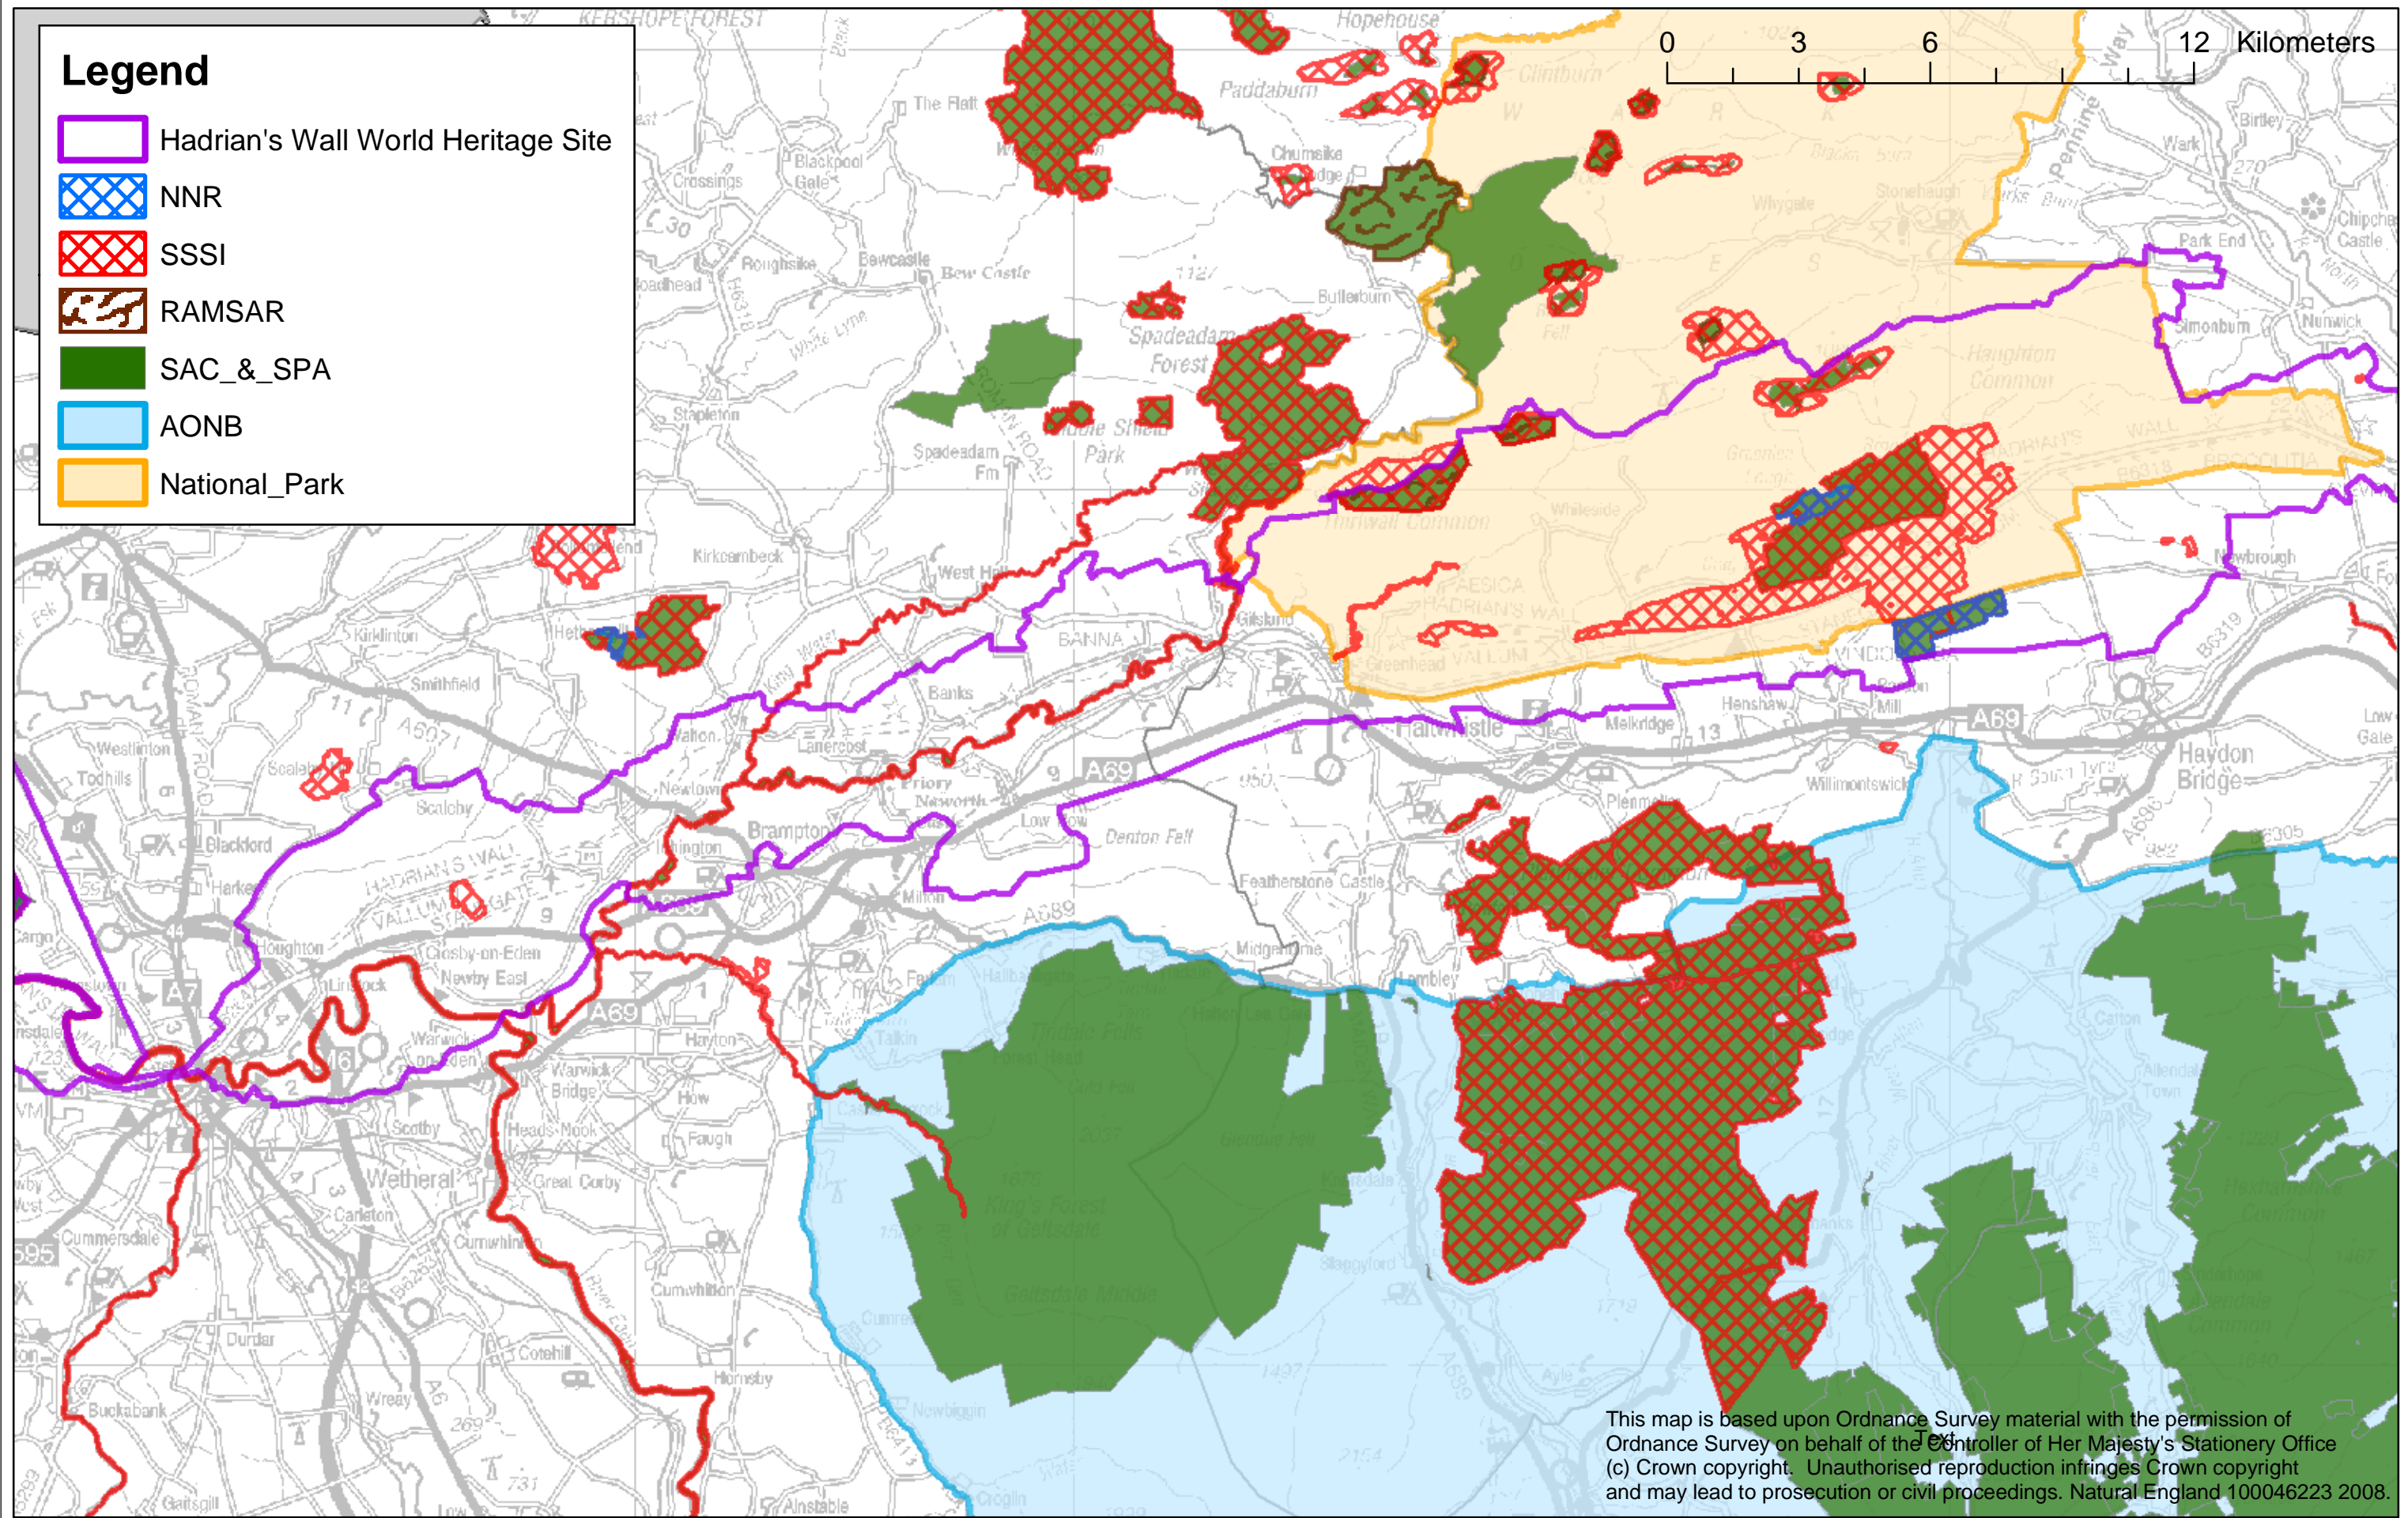

Environmental Designations along the Hadrian's Wall corridor (Map 2 of 3)

This map is based upon Ordnance Survey material with the permission of Ordnance Survey on behalf of the Controller of Her Majesty's Stationery Office (c) Crown copyright. Unauthorised reproduction infringes Crown copyright and may lead to prosecution or civil proceedings. Natural England 100046223 2008.